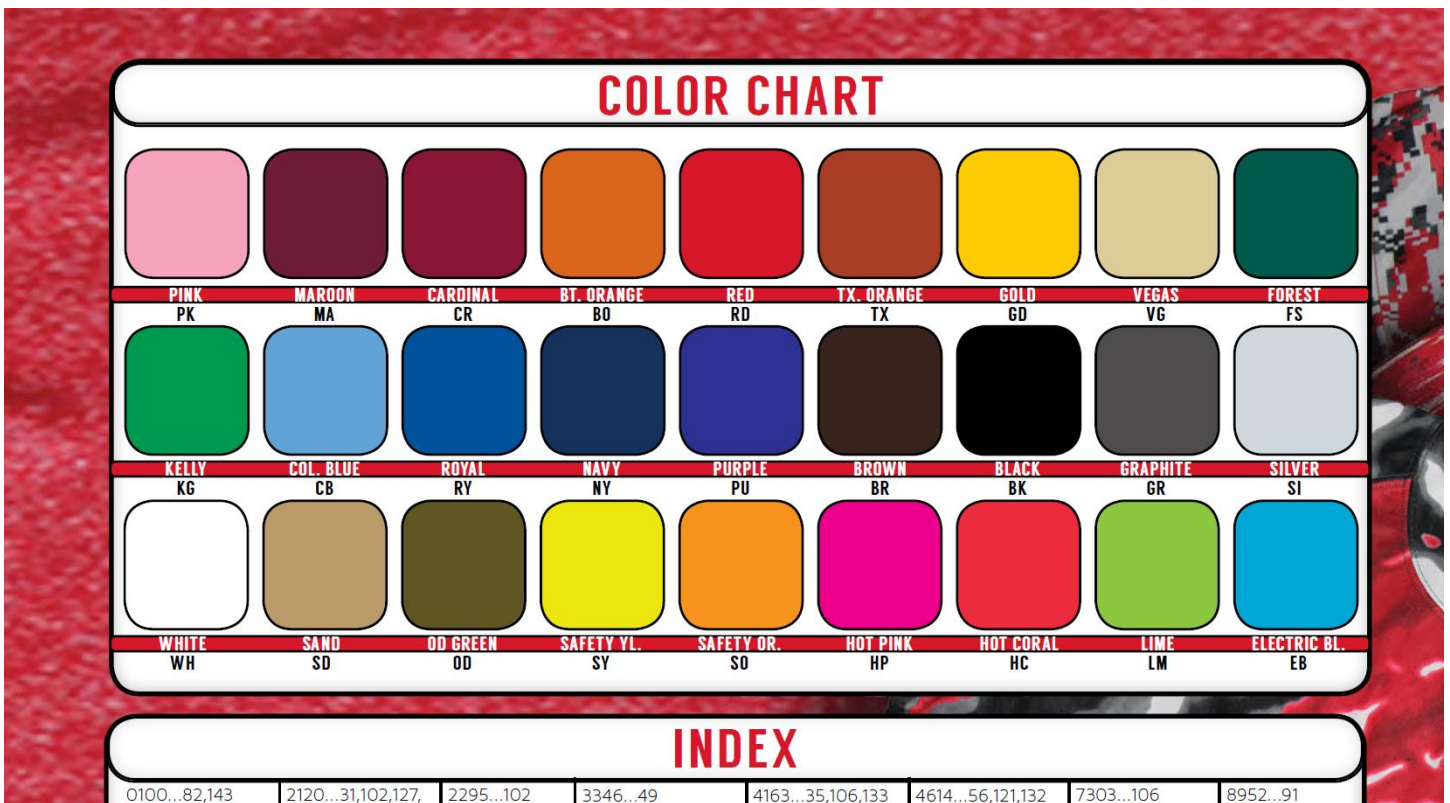

SCREEN PRINTED ITEMS

- A. SANMAR—PORT AND CO ITEM; ADULT SHORT SLEEVE T; #PC61 \$15
 - a. SHIRT COLORS OFFERED: LIME, KELLY GREEN, LIGHT BLUE; AHTLETIC MAROON; PALE PINK, ASH, NAVY, LAVENDAR, AQUATIC BLUE, JADE GREEN, CANDY PINK
- B. SANMAR—PORT AND CO; ADULT LONG SLEEVE T; #PC61LS \$19
 - a. SHIRT COLORS OFFERED: LIME, KELLY GREEN, LIGHT BLUE, AHTLETIC MAROON, ASH, NAVY, AQUATIC BLUE,
- C. SANMAR-PORT & CO; YOUTH SHORT SLEEVE T SHIRT #PC61Y \$15
 - a. COLORS OFFERED: LIME, KELLY, LIGHT BLUE, AHTLETIC MAROON, PALE PINK, ASH, NAVY, AQUATIC BLUE,
- D. SANMAR—PORT & CO; YOUTH LONG SLEEVE T SHIRT #PC61YLS \$19
 - a. COLORS OFFERED: LIME, KELLY, AHTLETIC MAROON, ASH, NAVY,
- E. SANMAR—PORT & CO; ADULT FLEECE CREWNECK SWEATSHIRT #PC78 \$23
 - a. COLORS OFFERED: LIME, KELLY, AHTLETIC MAROON, PALE PINK, ASH, NAVY, NEON PINK
- F. SANMAR—PORT & CO; ADULT FLEECE HOODED SWEATSHIRT #PC78H \$25
 - a. SHIRT COLORS OFFERED: LIME, KELLY, LIGHT BLUE, ATHLETIC MAROON, PALE PINK, ASH, NAVY, AQUATIC BLUE, CANDY PINK, NEON PINK
- G. SANMAR—PORT & CO; YOUTH HOODED SWEATSHIRT FLEECE #PC90YH \$23
 - a. COLORS OFFERED: LIME, ATHLETIC MAROON, PALE PINK, ASH, NAVY, NEON PINK
- H. BADGER—ADULT B CORE SHORT SLEEVE DRI FIT T #4120 \$22
 - a. COLORS OFFERED: LIME, KELLY GREEN, MAROON, PINK, NAVY, SILVER
- I. BADGER—YOUTH B CORE SHORT SLEEVE DRI FIT T #2120 \$20
 - a. COLORS OFFERED: LIME, KELLY GREEN, MAROON, PINK, NAVY, SILVER
- J. BADGER—ADULT B CORE LONG SLEEVE DRI FIT T #4104 \$24
 - a. COLORS OFFERED: LIME, KELLY GREEN, MAROON, PINK, NAVY, SILVER

EMBROIDERED ITEMS

- K. SANMAR; ADULT PIQUE POLOS #KP150 \$25
 - a. COLORS OFFERED: AQUATIC BLUE, ATHLETIC MAROON, KELLY, LIGHT BLUE, LIME, SILVER , WHITE
- L. PORT & CO; FLEECE LINE BEANIE CAP; #CP91L \$15
 - a. COLORS OFFERED: AHTLETIC OXFORD; BLACK , NAVY, NEON GREEN, WHITE

PORT & CO/SANMAR COLOR CHART

BADGER DRI-FIT SHIRTS COLOR CHART

LOGO ON COLORED SHIRTS W
 WILL BE SOLID COLORS
 EXAMPLE SHOWN ON LIME